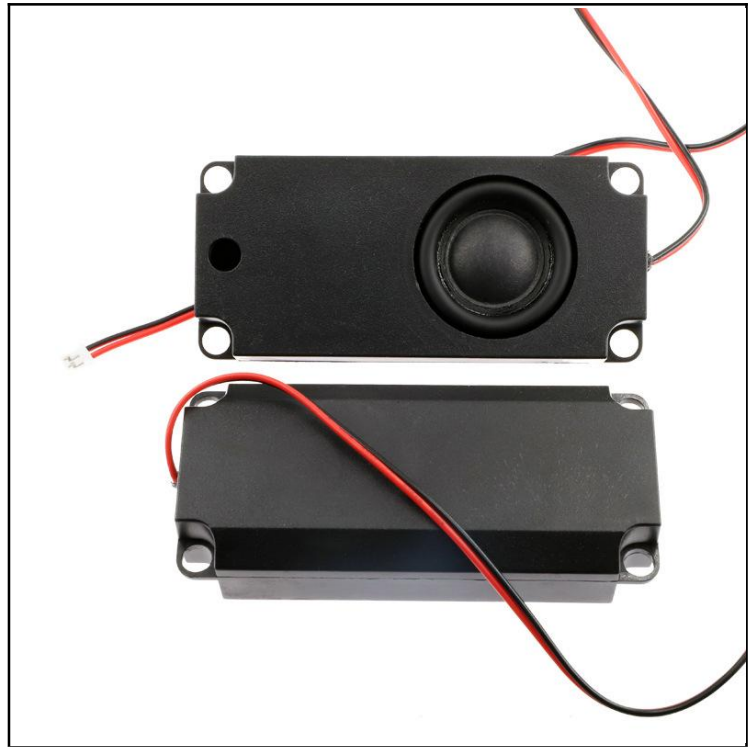

FEATURES

- High power
- Loud sound output
- RoHS

MULTIMEDIA SPEAKER

MODEL NO: HP10045-4U-0373BOX

Stock No: 0373

Professionally Approved Products bring to you professional quality parts across all product categories. Our product range has been tested by engineers and provides a comparable quality to the leading brands without paying a premium price.