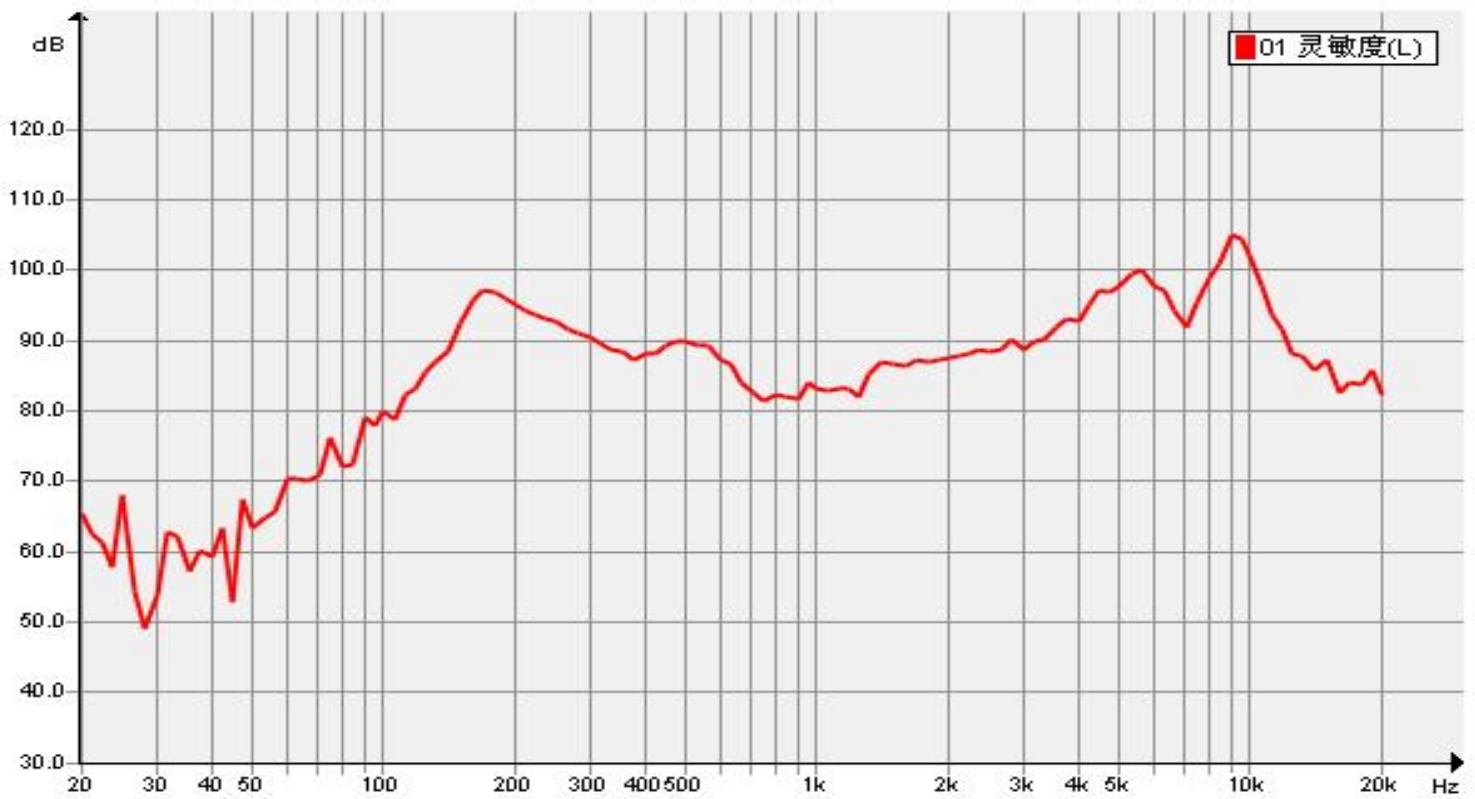

Frequency Response Curve (only for reference)