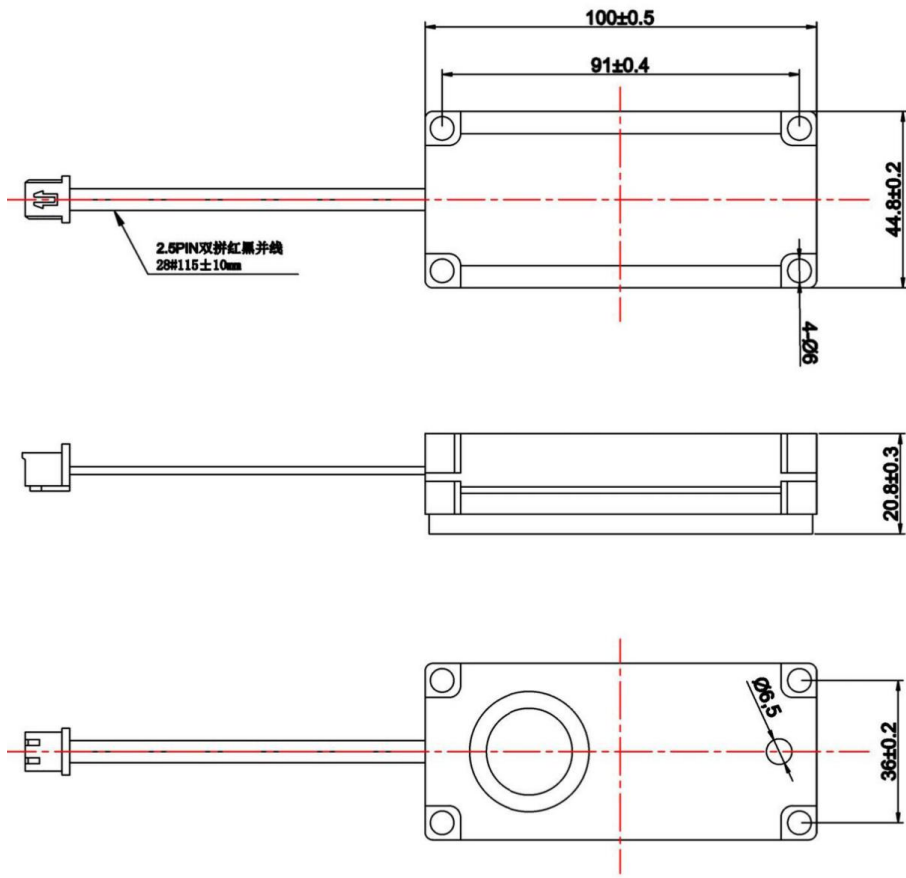

## Technical Specifications

Item	Specifications
Size	130mm*130mm*48mm
Impedance	4 ± 15%
Resonance frequency	200 ± 20%
Rated input power	3W
Maximum input power	5W
Buzz & Rattle	Must be normal
SPL(1W 1m sine wave)	83 ± 3dB(at 1.0KHz average)
THD(1W/1m,1000Hz)	MAX 5%
Operating temperature	-25~+70℃
Storage temperature	-25~+70℃
Weight	≈270g

## Dimensional drawings